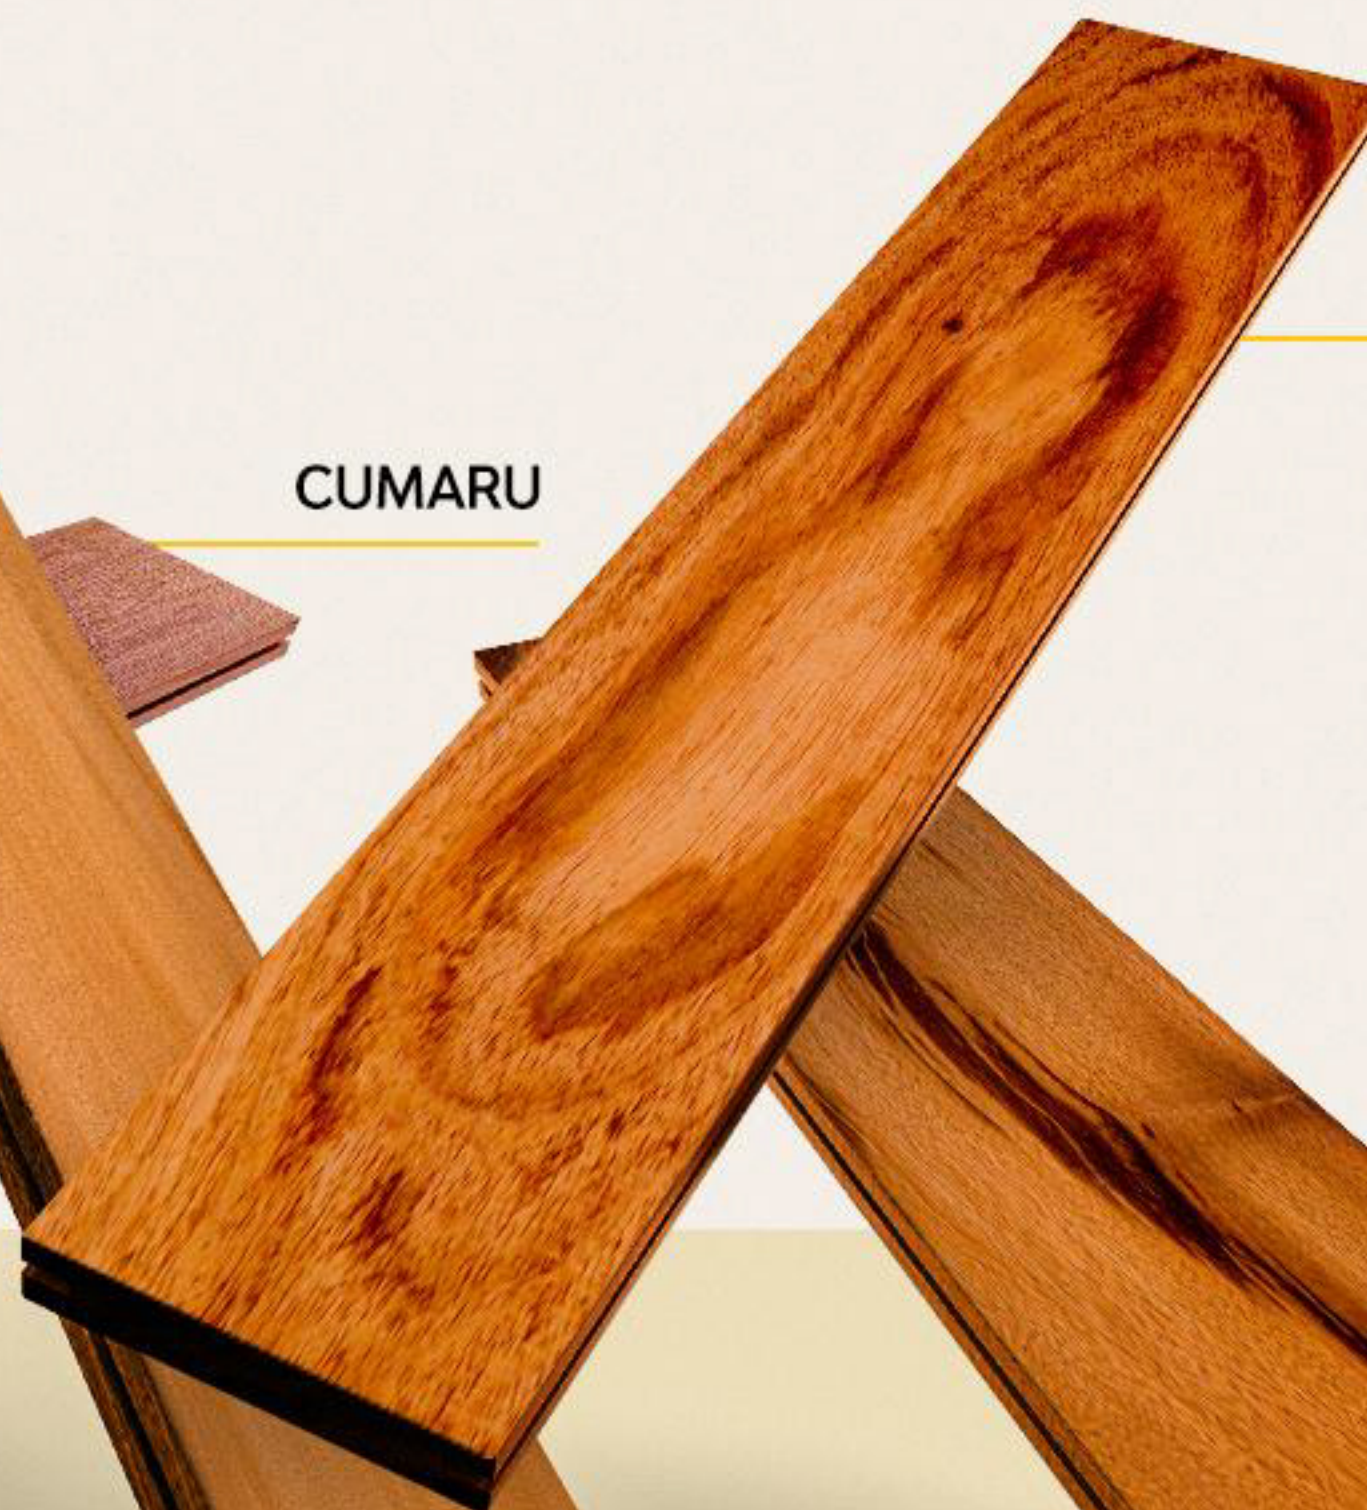

OR A REASON

- **Lifespan of up to 75 years**
- **Barefoot friendly**
- **100% verified legal lumber**
- **Easy low maintenance**
- **Wide range of sizes, up to 20ft long boards**
- **Natural design that no composite can copy**

Dream big, we've got you covered

Black Label boards are available in all standard widths and lengths. Custom sizes can be made upon request. So go ahead and plan the project of your dreams – we'll make it happen.

Black Label's species come in a broad range of colors. It's the uniqueness of each board that makes them so special.

ANGELIM

IPE

GARAPA

CUMARU

JATOBA

TIGERWOOD

**BUY SUSTAINABLE WOOD,
SAVE THE FOREST**

When you buy certified wood, you are doing your part to protect our planet. That's because the trees used to produce legal lumber are carefully selected, taking into account age, size, and productive wellbeing of the forest, which allows young and healthy ones to grow.