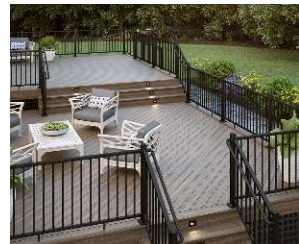

Deckorators Voyage Decking in Khaya