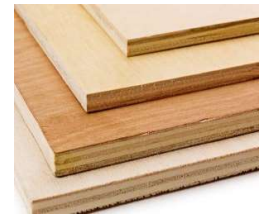

Hardwood Plywood