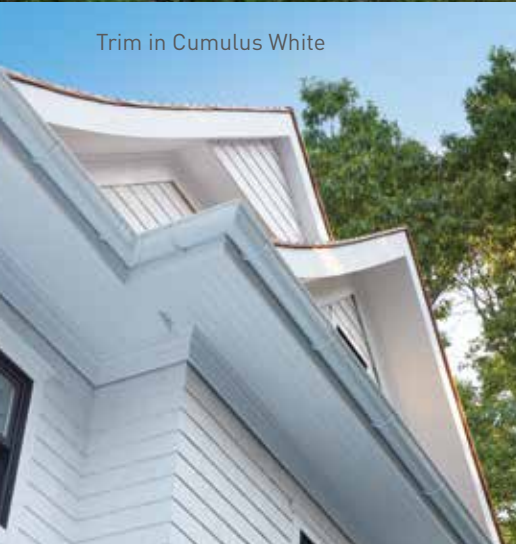

Sheet in Acadian Coastline and Napatree Dunes, Trim in Cumulus White

Trim in Suede Taupe