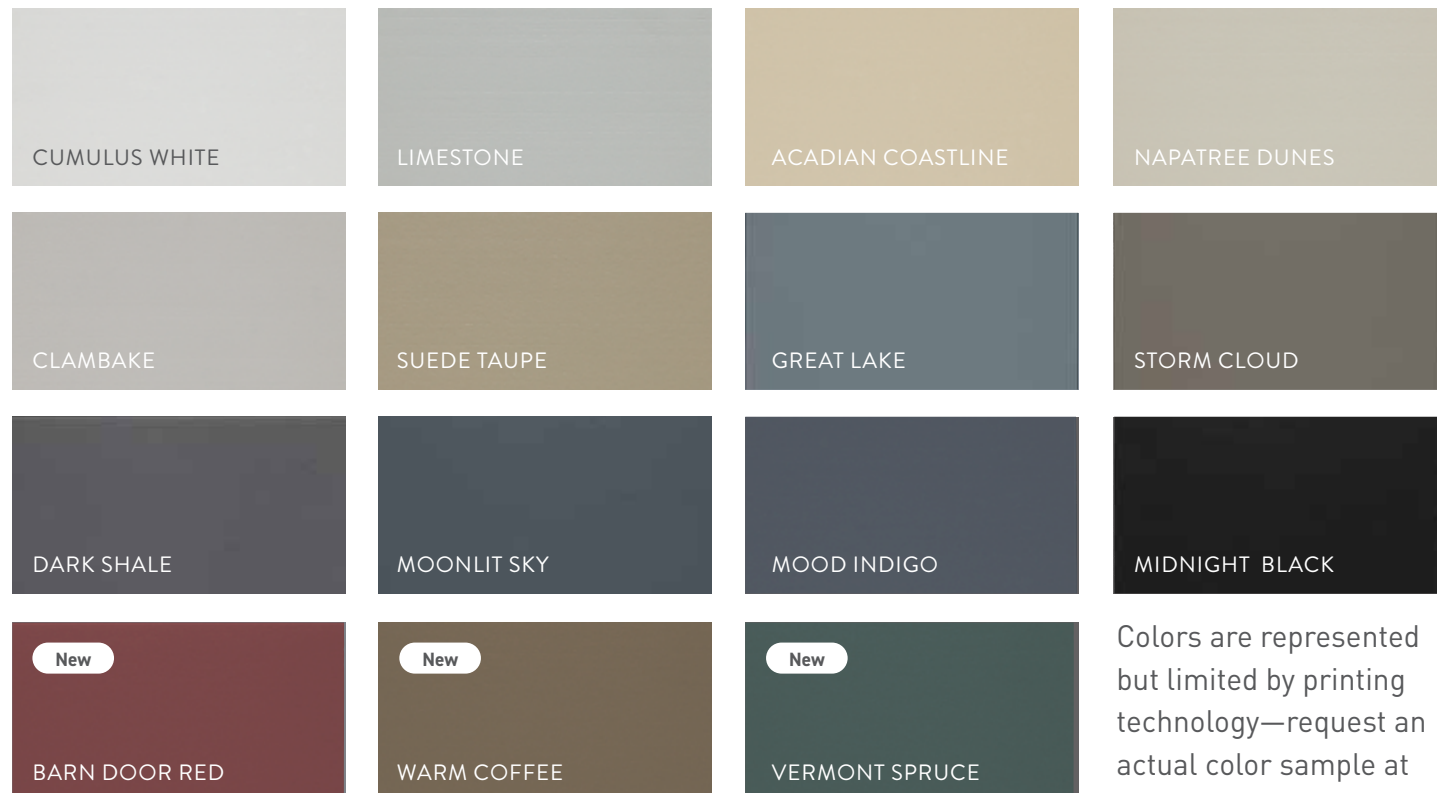

Captivate Bevel Siding comes from Russin, with the first coat of paint in your choice of more than a dozen popular colors. Captivate Bevel Siding uses face fastening like cedar siding. This fastening method means a final (second) paint coat application is required after installation. And because there's no wood swelling or movement due to moisture, the paint is going to last.

Bevel Siding in Midnight Black

THE COLORS OF HOME

The Captivate® palette is inspired by nature and the beauty of the Atlantic Seaboard. These are the very colors that homes in the Northeast have favored for generations, including today. Colors in the Captivate palette work together naturally. See for yourself.

MORE PROFILES. MORE COLORS. MORE DESIGN OPTIONS.

The exterior of your house does more than keep the elements out. It's a visual statement of the designer's art and your relationship with the world. Nothing is more apparent than a building's exterior, and nothing is more apparent in an exterior than its siding and trim. Wherever your design aesthetic leads, Captivate is there.

Colors are represented but limited by printing technology—request an actual color sample at Russin.com.

Cumulus White Siding with Midnight Black Trim

Acadian Coastline Siding with Clambake Trim

Warm Coffee Siding with Cumulus White Trim