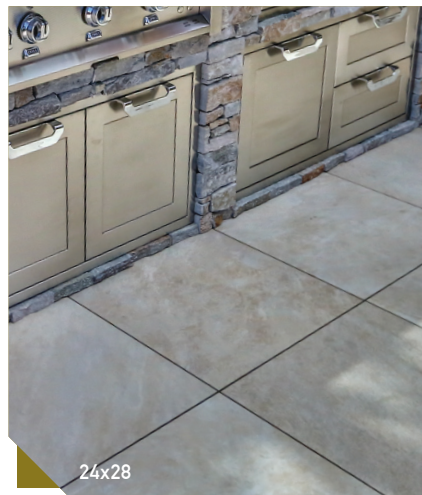

 **ALL THE BEAUTY AND DURABILITY** of luxury Italian porcelain tile with the affordability and convenience of a domestic product.

SCAN FOR ALL COLLECTIONS

MBRICO CAN EASILY SATISFY ANY TASTE with over 60 color and pattern options available in wood, stone, aggregate, plank, and large-format tiles. Choose from four standard sizes that allow you to customize your look.