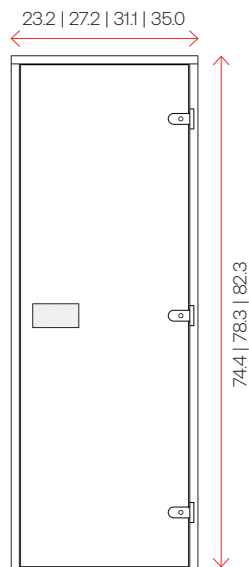

DOOR MAINTENANCE

1. Before using the sauna, we recommend treating the wooden surfaces of the door with a treatment product meant for protecting wooden surfaces in a sauna.
2. Regularly check the condition of the hinges and magnetic lock fastenings. If necessary, tighten the hinge bolts or adjust the lock.
3. Avoid water constantly running on the door frame and excessive moisture.
4. Clean the door glass regularly using a glass cleaner. Avoid abrasive cleaning products that could damage the glass surface.

ADDITIONAL INFO:

o All Thermory doors come right-handed as standard, but can be altered during installation.

Thermory USA - Denver

537 W. Highlands Ranch Pkwy, Ste. 114
Highlands Ranch, CO 80129
720.759.7268
support@thermoryusa.com

Thermory USA - Buffalo

56 Harvester Ave, Ste. 1-201
Batavia, NY 14020
585.591.6590
support@thermoryusa.com

Last updated: December 5th, 2022.
All previous versions are null and void

→ [ThermoryUSA.com](https://www.thermoryusa.com)