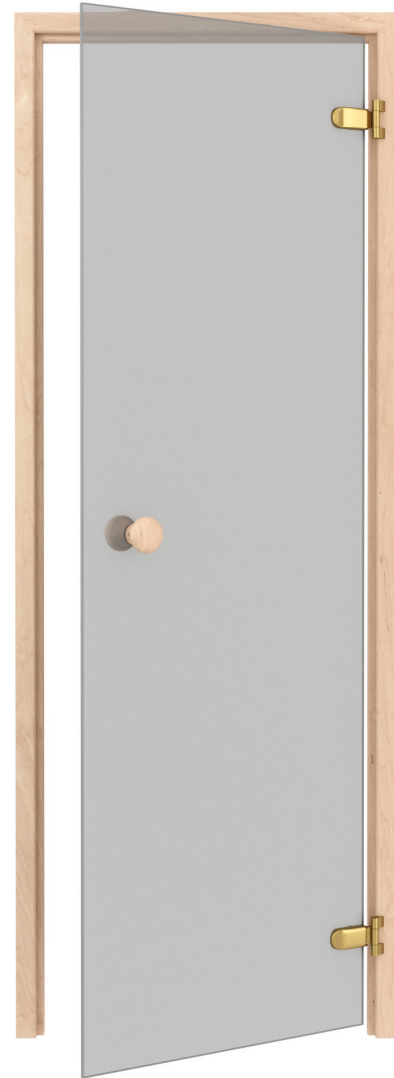

## TRENDLINE SLIM

DIMENSIONS	FRAME	GLASS	HINGES / PCS.	GLASS OPTIONS
6 x 19	2.83 x 23.2 x 74.4	20.3 x 73.1	2	Bronze / Grey
7 x 19	2.83 x 27.2 x 74.4	24.4 x 73.1	2	Clear / Bronze / Grey
7 x 20	2.83 x 27.2 x 78.3	24.4 x 77	2	Clear / Bronze / Grey
7 x 21	2.83 x 27.2 x 82.3	24.4 x 81.1	2	Grey
8 x 19	2.83 x 31.1 x 74.4	28.3 x 73.1	2	Grey
8 x 20	2.83 x 31.1 x 78.3	28.3 x 77	3	Clear / Bronze / Grey
9 x 19	2.83 x 35.0 x 74.4	32.3 x 73.1	2	Grey
9 x 21	2.83 x 35.0 x 82.3	32.3 x 81.1	3	Grey

8 MM TEMPERED GLASS

Clear

Bronze

Grey

**TRENDLINE**

**TRENDLINE SLIM**

**HINGES**  
Abloy-Bronze

**LOCK**  
Roller lock

**HANDLE**  
Trendline

Trendline with magnetic lock

## CLASSIC

DIMENSIONS	FRAME	GLASS	HINGES / PCS.	GLASS OPTIONS
6 x 19	3.62 x 23.2 x 74.4	20.5 x 73.1	2	Clear / Bronze / Grey
7 x 19	3.62 x 27.2 x 74.4	24.4 x 73.1	2	Clear / Bronze / Grey
7 x 20	3.62 x 27.2 x 78.3	24.4 x 77	2	Clear / Bronze / Grey
8 x 19	3.62 x 31.1 x 74.4	28.3 x 73.1	2	Clear / Bronze / Grey
8 x 20	3.62 x 31.1 x 78.3	28.3 x 77	3	Clear / Bronze / Grey
9 x 19	3.62 x 35.0 x 74.4	32.3 x 73.1	2	Clear / Bronze / Grey
9 x 21	3.62 x 35.0 x 82.3	32.3 x 81.1	3	Grey