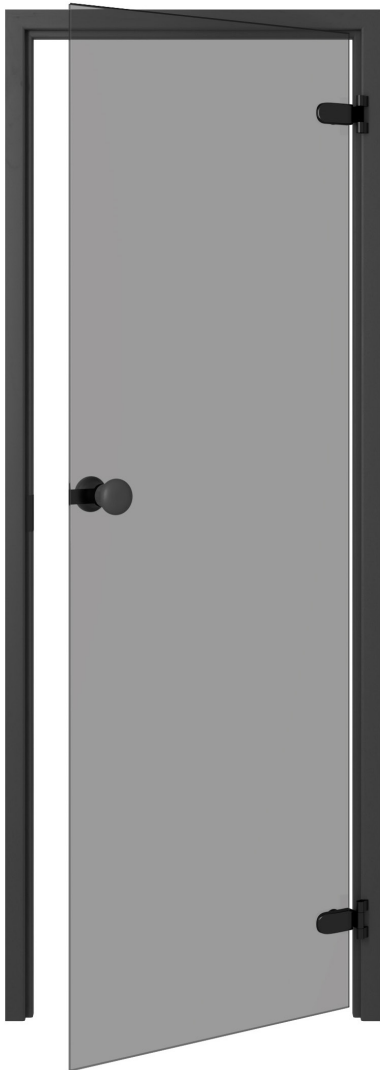

## CLASSIC BLACK

DIMENSIONS	FRAME	GLASS	HINGES / PCS.	GLASS
6 x 19	3.62 x 23.2 x 74.4	20.5 x 73.1	2	Grey
7 x 19	3.62 x 27.2 x 74.4	24.4 x 73.1	2	Grey
7 x 20	3.62 x 27.2 x 78.3	24.4 x 77	2	Grey
8 x 19	3.62 x 31.1 x 74.4	28.3 x 73.1	2	Grey
8 x 20	3.62 x 31.1 x 78.3	28.3 x 77	3	Grey
9 x 19	3.62 x 35.0 x 74.4	32.3 x 73.1	2	Grey
9 x 21	3.62 x 35.0 x 82.3	32.3 x 81.1	3	Grey