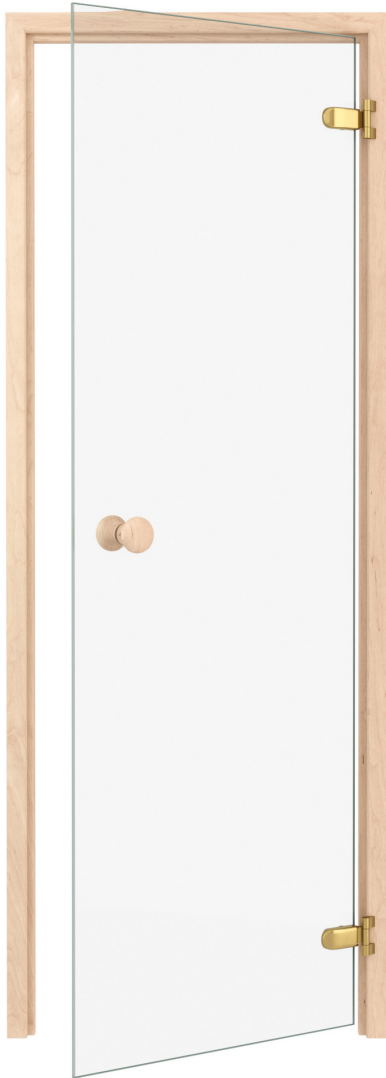

## TRENDLINE SLIM

DIMENSIONS	FRAME	GLASS	HINGES / PCS.	GLASS OPTIONS
6 x 19	2.83 x 23.2 x 74.4	20.3 x 73.1	2	Bronze / Grey
7 x 19	2.83 x 27.2 x 74.4	24.4 x 73.1	2	Clear / Bronze / Grey
7 x 20	2.83 x 27.2 x 78.3	24.4 x 77	2	Clear / Bronze / Grey
7 x 21	2.83 x 27.2 x 82.3	24.4 x 81.1	2	Grey
8 x 19	2.83 x 31.1 x 74.4	28.3 x 73.1	2	Grey
8 x 20	2.83 x 31.1 x 78.3	28.3 x 77	3	Clear / Bronze / Grey
9 x 19	2.83 x 35.0 x 74.4	32.3 x 73.1	2	Grey
9 x 21	2.83 x 35.0 x 82.3	32.3 x 81.1	3	Grey

8 MM TEMPERED GLASS

Clear

Bronze

Grey

**TRENDLINE**

**TRENDLINE SLIM**

**HINGES**  
Abloy-Bronze

**LOCK**  
Roller lock

**HANDLE**  
Trendline

Trendline with magnetic lock

## CLASSIC

DIMENSIONS	FRAME	GLASS	HINGES / PCS.	GLASS OPTIONS
6 x 19	3.62 x 23.2 x 74.4	20.5 x 73.1	2	Clear / Bronze / Grey
7 x 19	3.62 x 27.2 x 74.4	24.4 x 73.1	2	Clear / Bronze / Grey
7 x 20	3.62 x 27.2 x 78.3	24.4 x 77	2	Clear / Bronze / Grey
8 x 19	3.62 x 31.1 x 74.4	28.3 x 73.1	2	Clear / Bronze / Grey
8 x 20	3.62 x 31.1 x 78.3	28.3 x 77	3	Clear / Bronze / Grey
9 x 19	3.62 x 35.0 x 74.4	32.3 x 73.1	2	Clear / Bronze / Grey
9 x 21	3.62 x 35.0 x 82.3	32.3 x 81.1	3	Grey