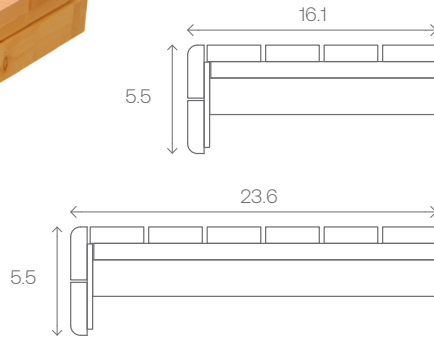

BENCH CORNER PIECES

PROFILE	
	Inner arch 5.5 
	Outer arch 5.5 

WOOD	MODIFICATIONS	THICKNESS (MM)	WIDTH (MM)
Aspen	-		
Alder	-	1.57	5.5
Thermo-aspen	Medium		
Aspen	-		
Alder	-	1.57	5.5
Thermo-aspen	Medium		

BENCH MODULE

PRODUCT

Corner module 3.5

WOOD

WIDTH (IN)

LENGTH (IN)

Aspen	23.6	70.9
	23.6	82.7
	19.7	82.7
	15.7	70.9
	15.7	82.7
Alder	23.6	63.0
	23.6	70.9
	23.6	82.7
	19.7	82.7
	15.7	63.0
Thermo-aspen (M)	15.7	70.9
	15.7	82.7
	23.6	70.9
	23.6	82.7
	19.7	82.7
Aspen	15.7	70.9
	15.7	82.7
	23.6	23.6
	19.7	19.7
	15.7	15.7
Alder	23.6	23.6
	19.7	19.7
	15.7	15.7
Thermo-aspen (M)	23.6	23.6
	19.7	19.7
	15.7	15.7

PRODUCT

Bench module 5.5

Corner module 5.5

WOOD	WIDTH (IN)	LENGTH (IN)	
Aspen	23.6	63.1	
	23.6	70.9	
	23.6	82.7	
	23.6	94.5	
	19.7	63.1	
	19.7	82.7	
	15.7	63.1	
	15.7	70.9	
	15.7	82.7	
	15.7	94.5	
	Alder	23.6	63.1
		23.6	70.9
23.6		82.7	
23.6		94.5	
19.7		63.1	
19.7		82.7	
15.7		63.1	
15.7		70.9	
15.7		82.7	
15.7		94.5	
Thermo-aspen (M)		23.6	63.1
		23.6	70.9
	23.6	82.7	
	23.6	94.5	
	19.7	63.1	
	19.7	82.7	
	15.7	63.1	
	15.7	70.9	
	15.7	82.7	
	15.7	94.5	
	Aspen	23.6	23.6
		19.7	19.7
15.7		15.7	
Alder		23.6	23.6
		19.7	19.7
		15.7	15.7
Thermo-aspen (M)	23.6	23.6	
	19.7	19.7	
	15.7	15.7	

PRODUCT

Bench Edges 5.5

Bench module 7.0

WOOD

WIDTH (IN)

LENGTH (IN)

Aspen	7.9	23.6 R
	7.9	23.6 L
	7.9	15.7 R
Alder	7.9	15.7 L
	7.9	23.6 R
	7.9	23.6 L
Thermo-aspen (M)	7.9	15.7 R
	7.9	15.7 L
	7.9	23.6 R
	7.9	23.6 L
	7.9	15.7 R
	7.9	15.7 L