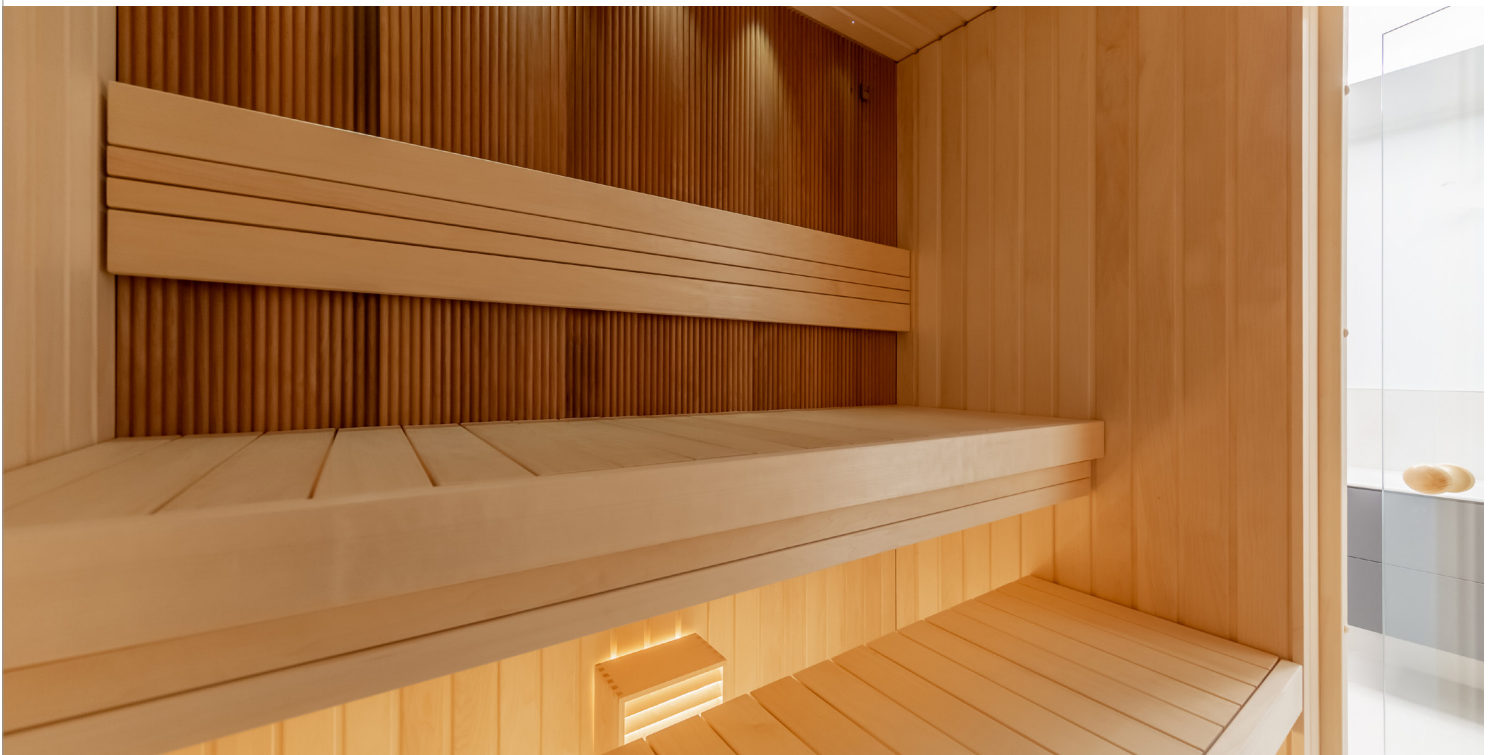

WOOD

WIDTH (IN)

LENGTH (IN)

Aspen	7.9	23.6 R
	7.9	23.6 L
	7.9	15.7 R
Alder	7.9	15.7 L
	7.9	23.6 R
	7.9	23.6 L
Thermo-aspen (M)	7.9	15.7 R
	7.9	15.7 L
	7.9	23.6 R
	7.9	23.6 L
	7.9	15.7 R
	7.9	15.7 L

Alder	23.6	92.5
	16.1	92.5