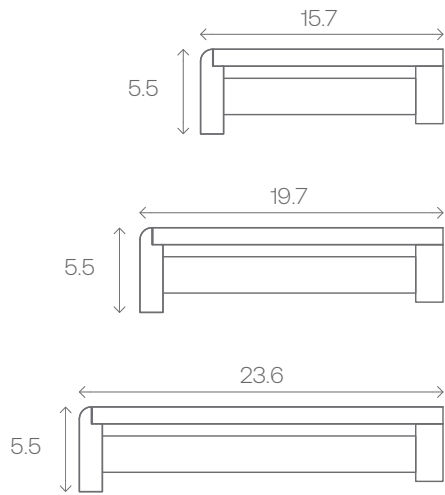

BENCH CORNER PIECES

PROFILE	
	Inner arch 5.5 
	Outer arch 5.5 

WOOD	MODIFICATIONS	THICKNESS (MM)	WIDTH (MM)
Aspen	-		
Alder	-	1.57	5.5
Thermo-aspen	Medium		
Aspen	-		
Alder	-	1.57	5.5
Thermo-aspen	Medium		

BENCH MODULE

PRODUCT

Corner module 3.5

WOOD

WIDTH (IN)

LENGTH (IN)

Aspen	23.6	70.9
	23.6	82.7
	19.7	82.7
	15.7	70.9
	15.7	82.7
Alder	23.6	63.0
	23.6	70.9
	23.6	82.7
	19.7	82.7
	15.7	63.0
Thermo-aspen (M)	15.7	70.9
	15.7	82.7
	23.6	70.9
	23.6	82.7
	19.7	82.7
Aspen	15.7	70.9
	15.7	82.7
	23.6	23.6
	19.7	19.7
	15.7	15.7
Alder	23.6	23.6
	19.7	19.7
	15.7	15.7
Thermo-aspen (M)	23.6	23.6
	19.7	19.7
	15.7	15.7

PRODUCT

Bench module 5.5

Corner module 5.5

WOOD	WIDTH (IN)	LENGTH (IN)	
Aspen	23.6	63.1	
	23.6	70.9	
	23.6	82.7	
	23.6	94.5	
	19.7	63.1	
	19.7	82.7	
	15.7	63.1	
	15.7	70.9	
	15.7	82.7	
	15.7	94.5	
	Alder	23.6	63.1
		23.6	70.9
23.6		82.7	
23.6		94.5	
19.7		63.1	
19.7		82.7	
15.7		63.1	
15.7		70.9	
15.7		82.7	
15.7		94.5	
Thermo-aspen (M)		23.6	63.1
		23.6	70.9
	23.6	82.7	
	23.6	94.5	
	19.7	63.1	
	19.7	82.7	
	15.7	63.1	
	15.7	70.9	
	15.7	82.7	
	15.7	94.5	
	Aspen	23.6	23.6
		19.7	19.7
15.7		15.7	
Alder		23.6	23.6
		19.7	19.7
		15.7	15.7
Thermo-aspen (M)	23.6	23.6	
	19.7	19.7	
	15.7	15.7	

PRODUCT

Bench Edges 5.5

Bench module 7.0

WOOD

WIDTH (IN)

LENGTH (IN)

Aspen	7.9	23.6 R
	7.9	23.6 L
	7.9	15.7 R
Alder	7.9	15.7 L
	7.9	23.6 R
	7.9	23.6 L
Thermo-aspen (M)	7.9	15.7 R
	7.9	15.7 L
	7.9	23.6 R
	7.9	23.6 L
	7.9	15.7 R
	7.9	15.7 L