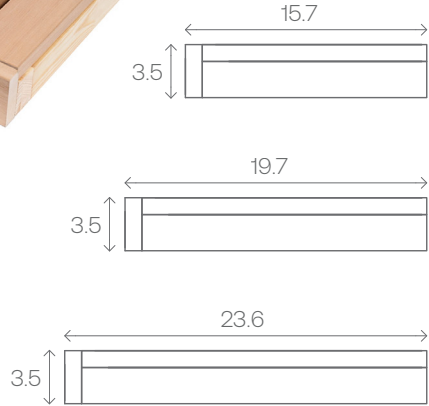

BENCH MODULE

PRODUCT