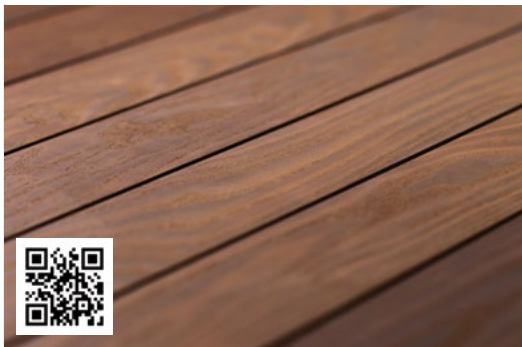

THERMORY®

Porch Flooring

Thermally modified

Sustainable

Weather resistant

Rot resistant

BENCHMARK ASH

Noble and natural

SPECIES:	WHITE ASH
FINISH:	UNOILED OR PRE-OILED
COLOR:	EXOTIC BROWN
INSTALLATION TYPES:	VISIBLE, HIDDEN

BENCHMARK PINE

Relaxed and refined

SPECIES:	SCOTS PINE
FINISH:	UNOILED OR PRE-OILED
COLOR:	GOLDEN BROWN
INSTALLATION TYPES:	VISIBLE, HIDDEN

Color transformation

Wood's natural aging process is influenced by how much exposure it has to the elements. The more the wood is exposed to UV light and rain, the faster its color will transform from brown to silver—sometimes in as little as six months. To maintain your wood's natural color outdoors, simply treat the boards with a penetrating UV protective oil.