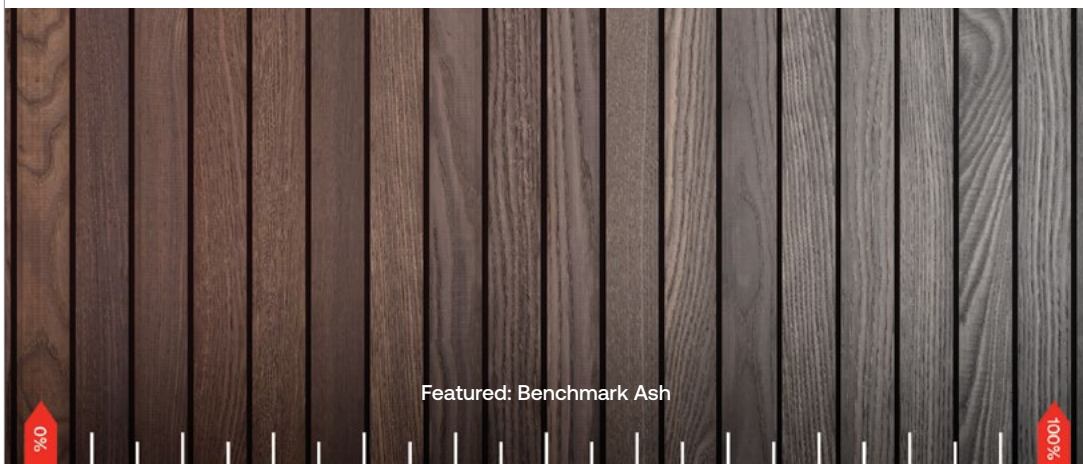

SPECIES:	WHITE ASH
FINISH:	UNOILED OR PRE-OILED
COLOR:	EXOTIC BROWN
INSTALLATION TYPES:	VISIBLE, HIDDEN

BENCHMARK PINE

Relaxed and refined

SPECIES:	SCOTS PINE
FINISH:	UNOILED OR PRE-OILED
COLOR:	GOLDEN BROWN
INSTALLATION TYPES:	VISIBLE, HIDDEN

Color transformation

Wood's natural aging process is influenced by how much exposure it has to the elements. The more the wood is exposed to UV light and rain, the faster its color will transform from brown to silver—sometimes in as little as six months. To maintain your wood's natural color outdoors, simply treat the boards with a penetrating UV protective oil.